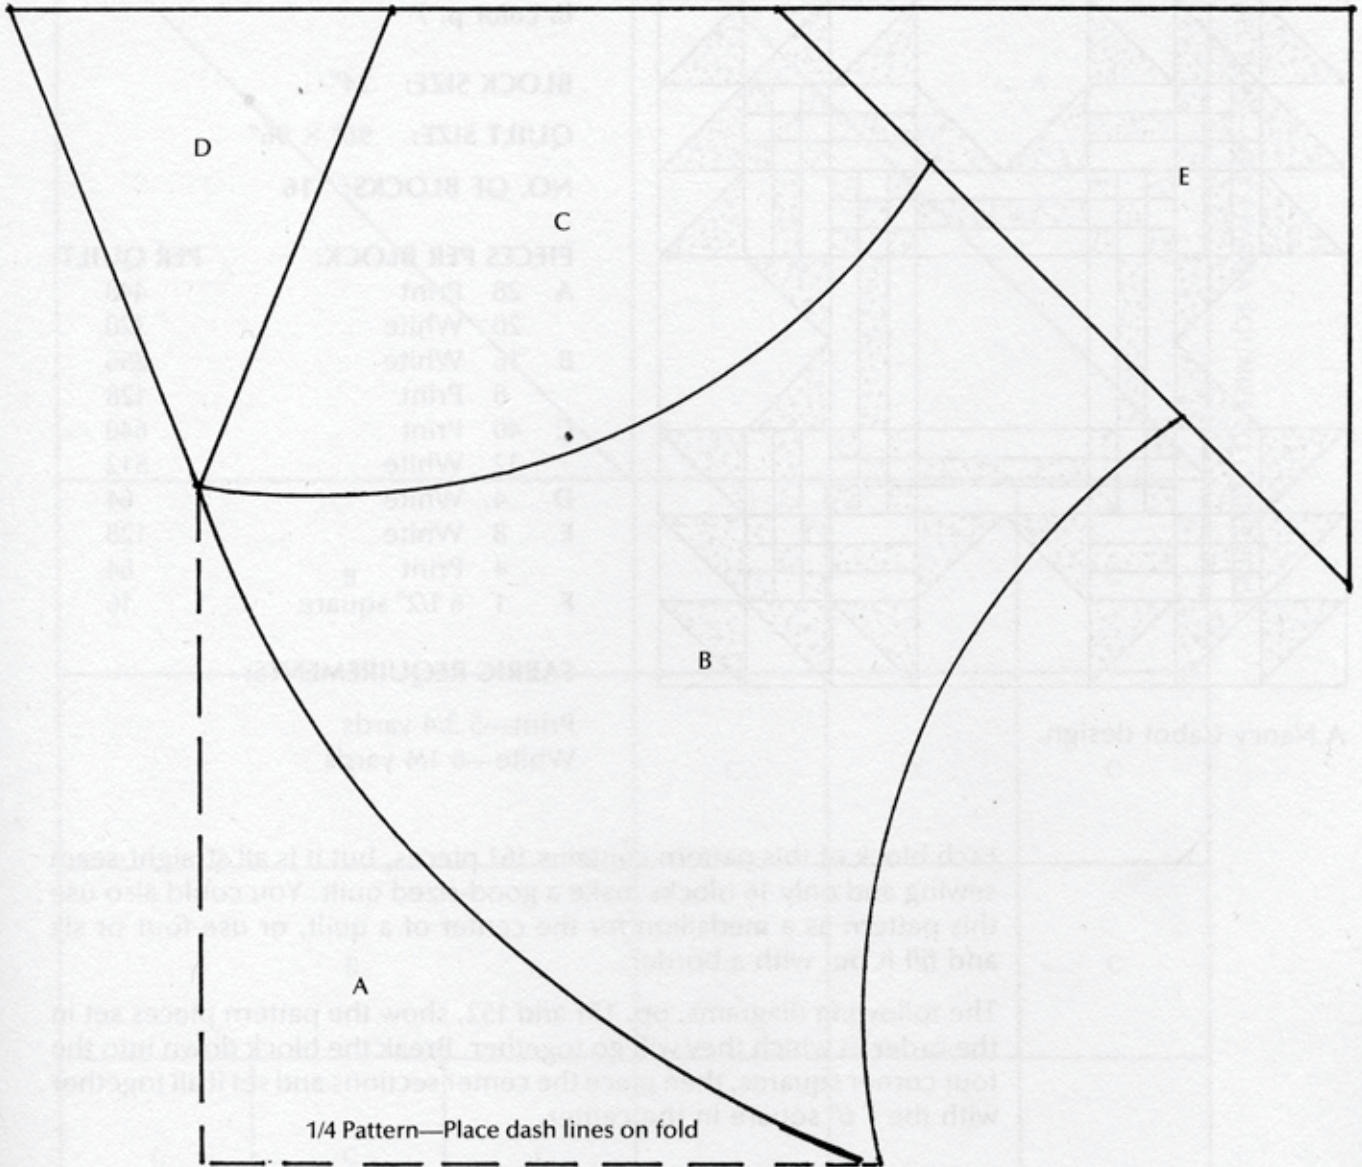

MORNING GLORY

ADD 1/4" SEAM ALLOWANCE